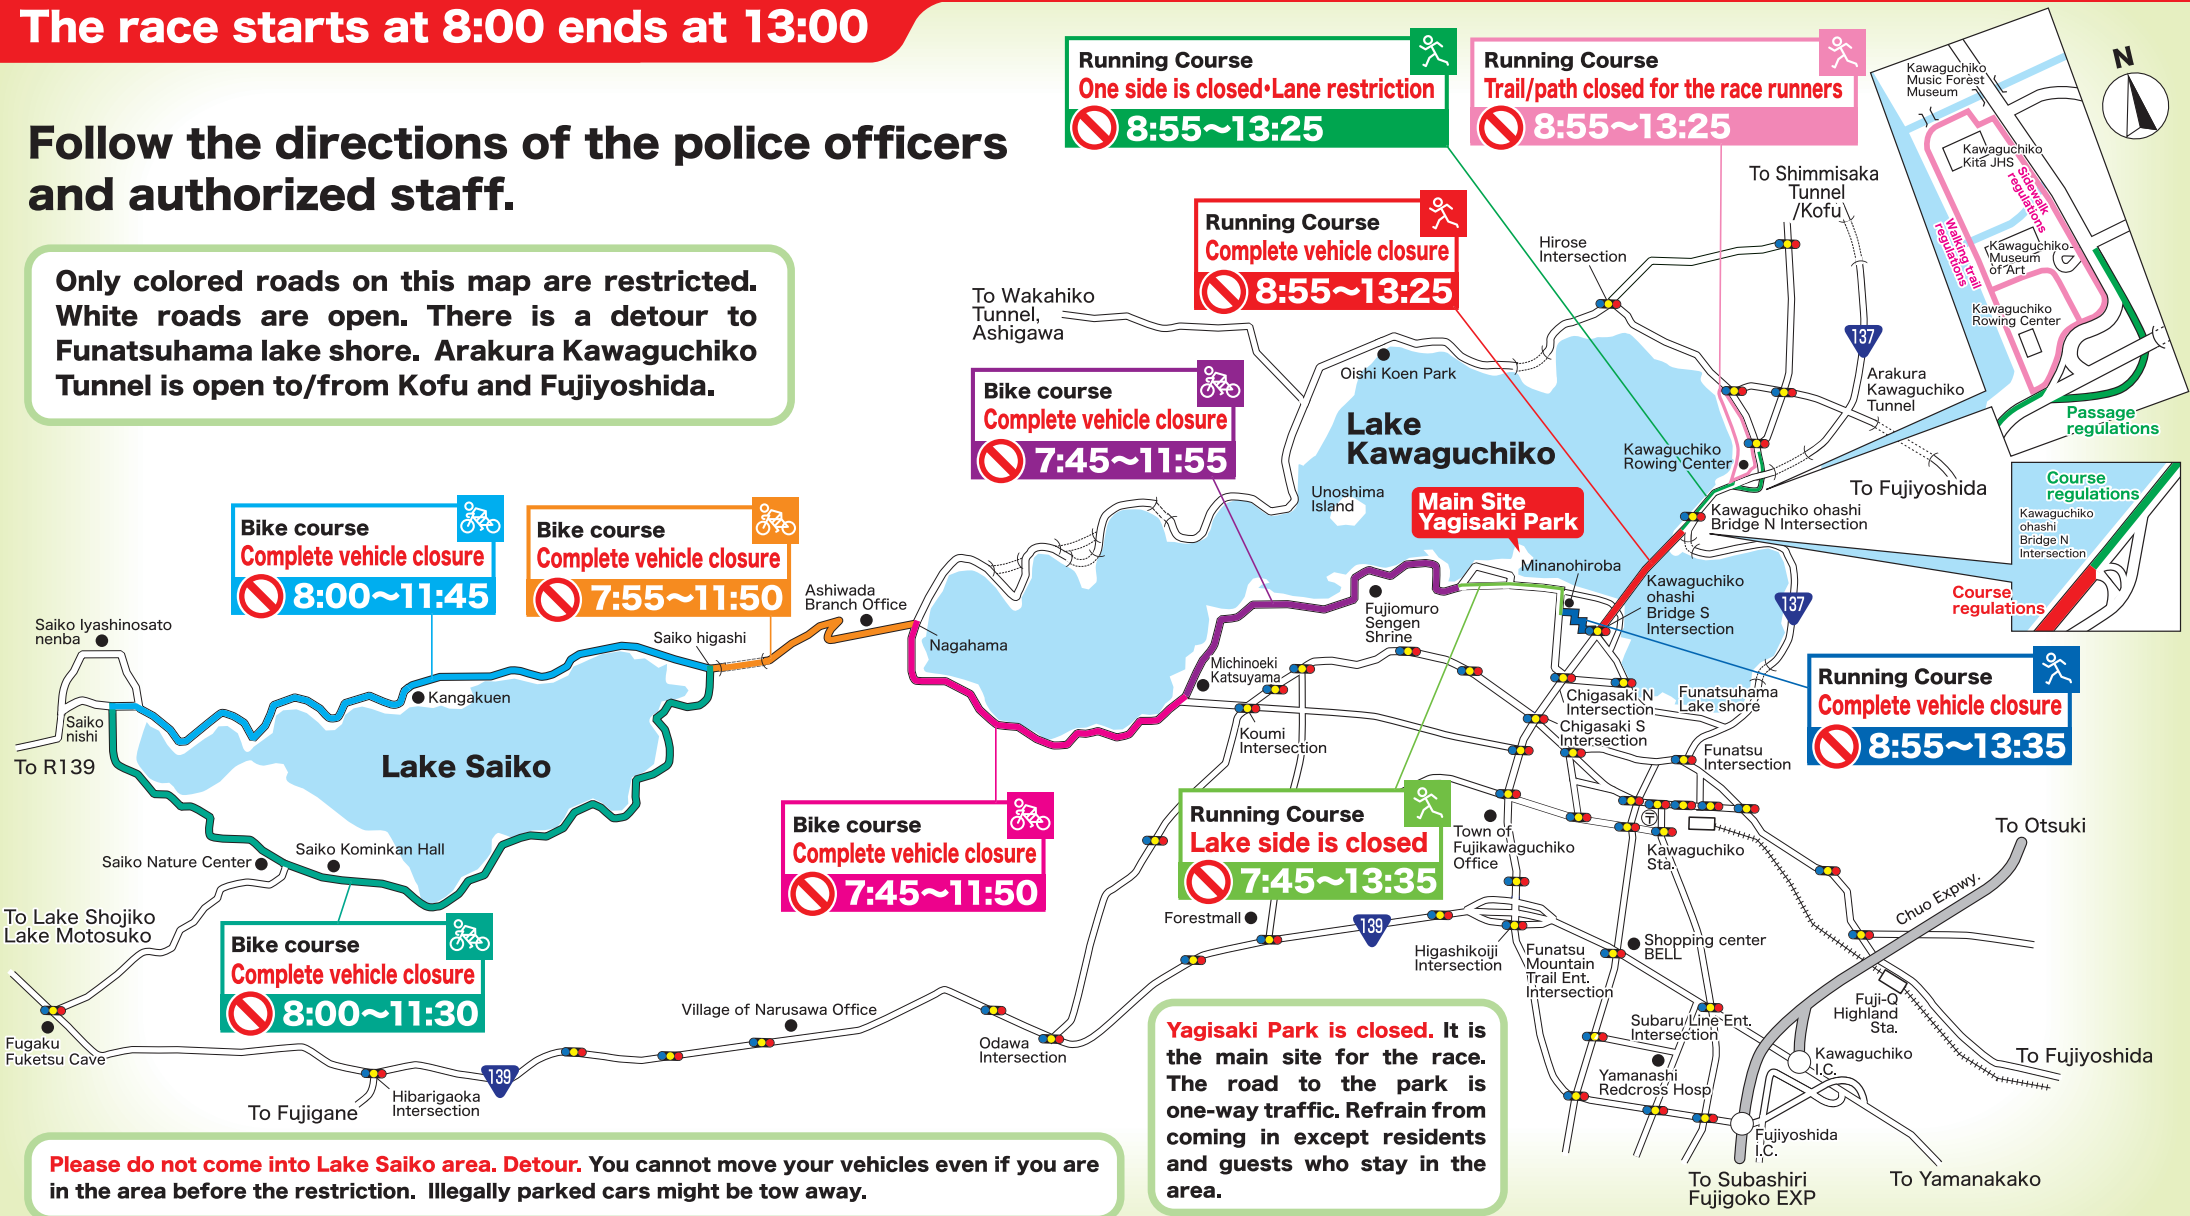

Traffic restrictions are in place on the colored roads and trails on Sep. 8th, Sunday, 2024, due to Mt.FUJI TRIATHLON Fujikawaguchiko

The race starts at 8:00 ends at 13:00

Follow the directions of the police officers and authorized staff.

Only colored roads on this map are restricted. White roads are open. There is a detour to Funatsuhama lake shore. Arakura Kawaguchiko Tunnel is open to/from Kofu and Fujiyoshida.

Please do not come into Lake Saiko area. Detour. You cannot move your vehicles even if you are in the area before the restriction. Illegally parked cars might be tow away.

Refrain from entering the area to avoid traffic jam. Thank you for your cooperation in advance.

Town of Fujikawaguchiko, Japan Triathlon Union, The Yamanashi Nichinichi Shimbun, Yamanashi Broadcasting System Inc., Fujiyoshida Police Station